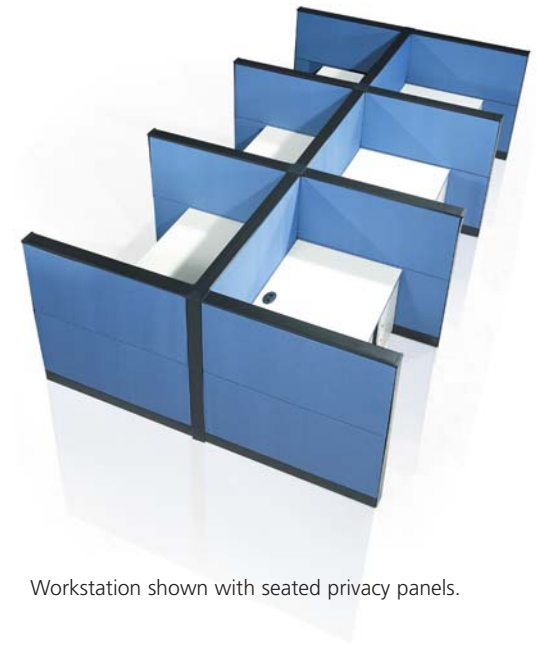

OFIS SYSTEMS

flexa

W O R K S T A T I O N

Workstation

A typical Workstation with multiple panel heights ensures adequate and efficient workspaces created with a purpose. Complementing worksurface, component, and storage options create a working environment with maximum design flexibility.

Various storage options in different configurations are provided to suit individual needs; including filing, storage and personalized wardrobe cabinets.

WIRE MANAGEMENT

Cables may be installed below or above worksurface, carrying electrical, data, and wire management capabilities through panels.

ACCESSORIES

Panel mounted accessories reduce clutter and increase space efficiency.

TELEMARKETING

Flexibility in the form of panels, worksurfaces, and accessories, offers personalized privacy.

Workstation shown with seated privacy panels.

Workstation shown with visual access panels.

F L O O R T O C E I L I N G

P R I V A T E O F F I C E

flexa creates the sophisticated private office you require. Stack-on frames build a floor-to-ceiling wall eliminating the need for traditional dry wall applications. Various glass and tile options complete your private office. Preserve your sense of privacy and security with **flexa**.