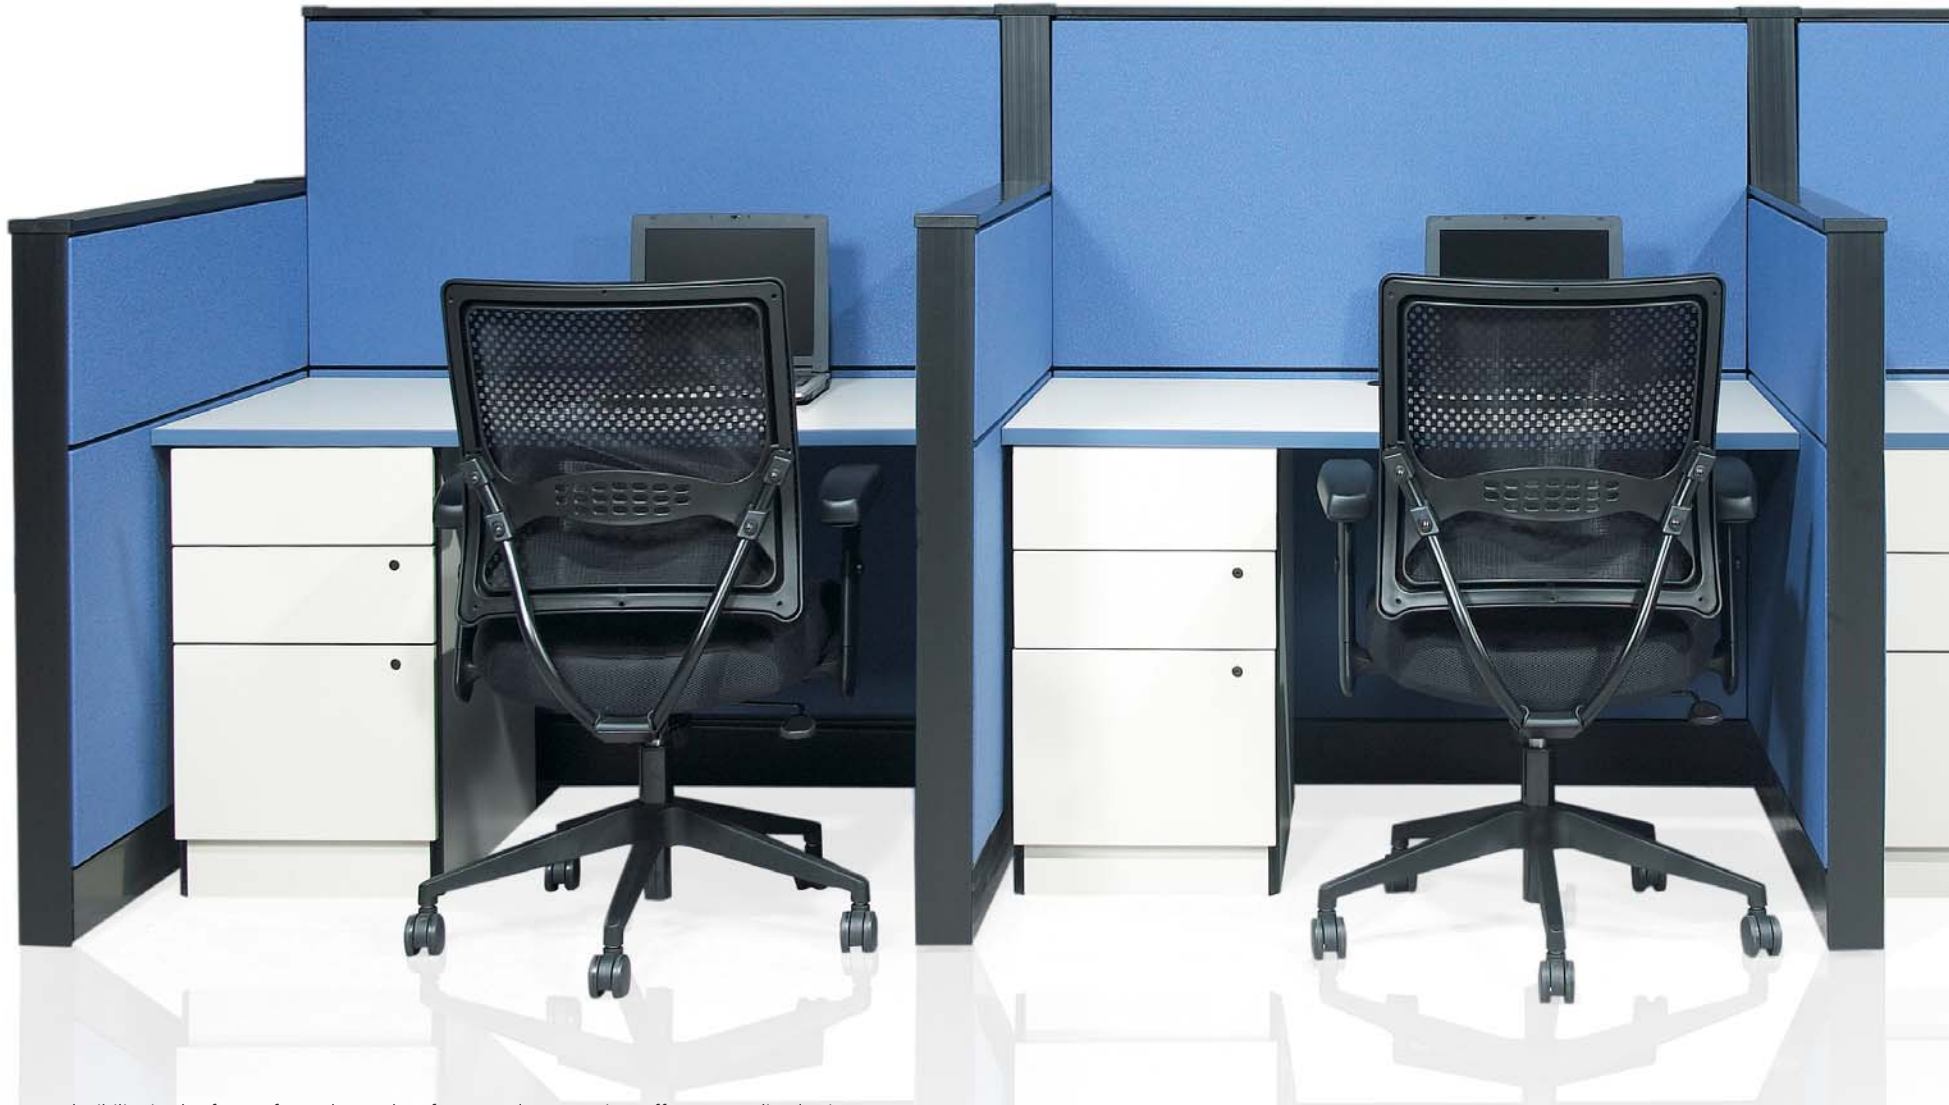

OFIS SYSTEMS

flexa

W O R K S T A T I O N

Workstation

A typical Workstation with multiple panel heights ensures adequate and efficient workspaces created with a purpose. Complementing worksurface, component, and storage options create a working environment with maximum design flexibility.

T E A M W O R K

Workstations with multi-height segmented panels provide both privacy, and the capability of interaction.

flexa is designed to make offices interactive and cohesive workplaces.

Discover limitless capabilities with **flexa's** versatile electrical, data, and wire management system.

Various storage options in different configurations are provided to suit individual needs; including filing, storage and personalized wardrobe cabinets.

WIRE MANAGEMENT

Cables may be installed below or above worksurface, carrying electrical, data, and wire management capabilities through panels.

ACCESSORIES

Panel mounted accessories reduce clutter and increase space efficiency.

TELEMARKETING

Flexibility in the form of panels, worksurfaces, and accessories, offers personalized privacy.

Workstation shown with seated privacy panels.